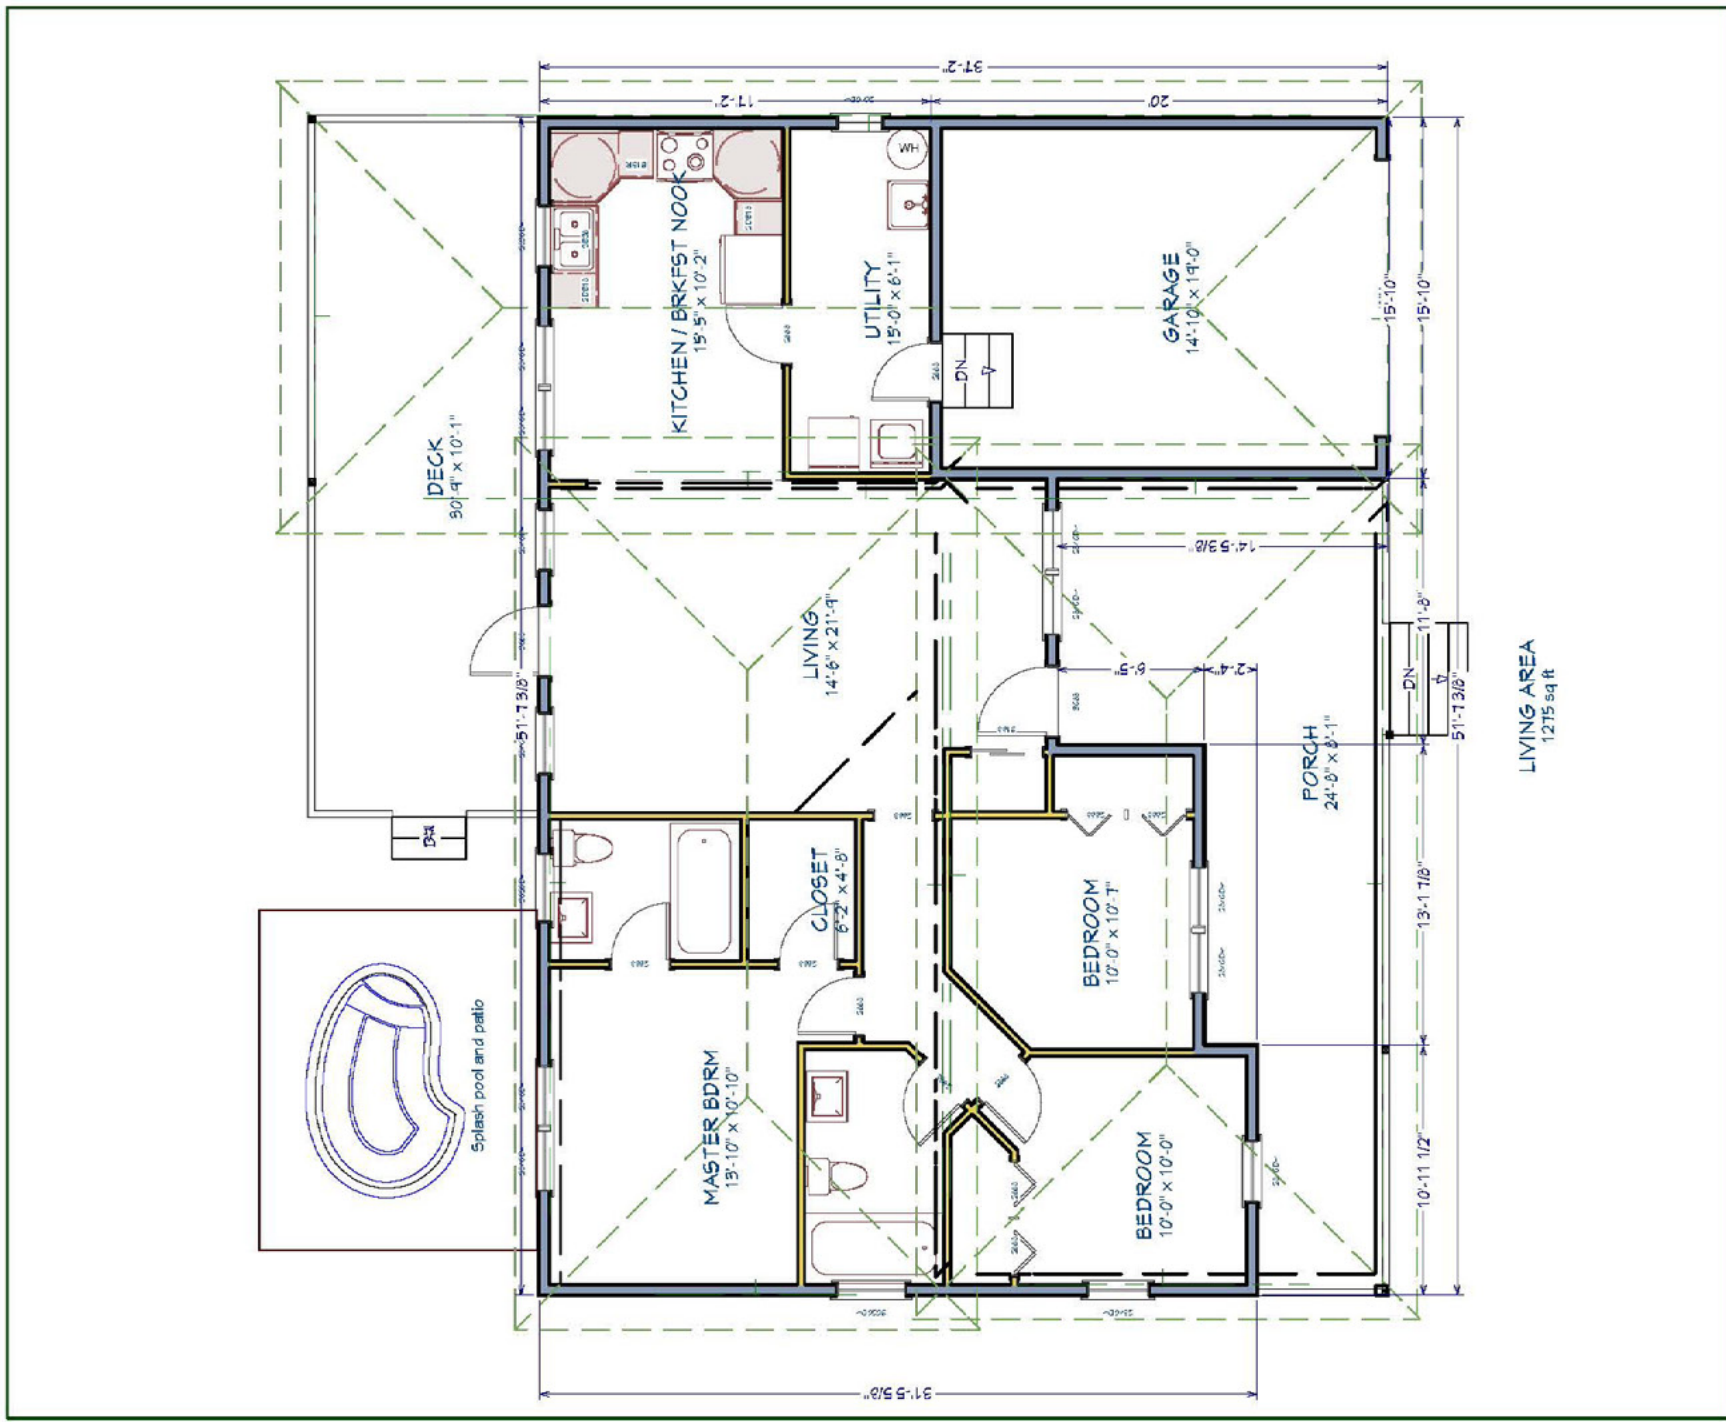

Hibiscus Villa (2-bedroom)

Floor Plans and Elevation

HIBISCUS VILLA
2 BEDROOM
2 BATH
SPLASH POOL
1,293 SQ.FT.

FRONT ELEVATION

LEFT ELEVATION

RIGHT ELEVATION

REAR ELEVATION

HIBISCUS VILLA

FLOOR PLAN

Wadadli Villa
(2-bedroom)

Floor Plans and Elevation

WADADLI VILLA
2 BEDROOM
2 BATH
SPLASH POOL
1,288 SQ.FT.

FRONT ELEVATION

LEFT ELEVATION

RIGHT ELEVATION

REAR ELEVATION

FLOOR PLAN

Grand Caribbean Villa (3-bedroom)

Floor Plans and Elevation

GRAND CARIBBEAN VILLA
3 BEDROOM
2 BATH
SPLASH POOL
1,275 SQ.FT.

FRONT ELEVATION

LEFT ELEVATION

RIGHT ELEVATION

REAR ELEVATION

FLOOR PLAN