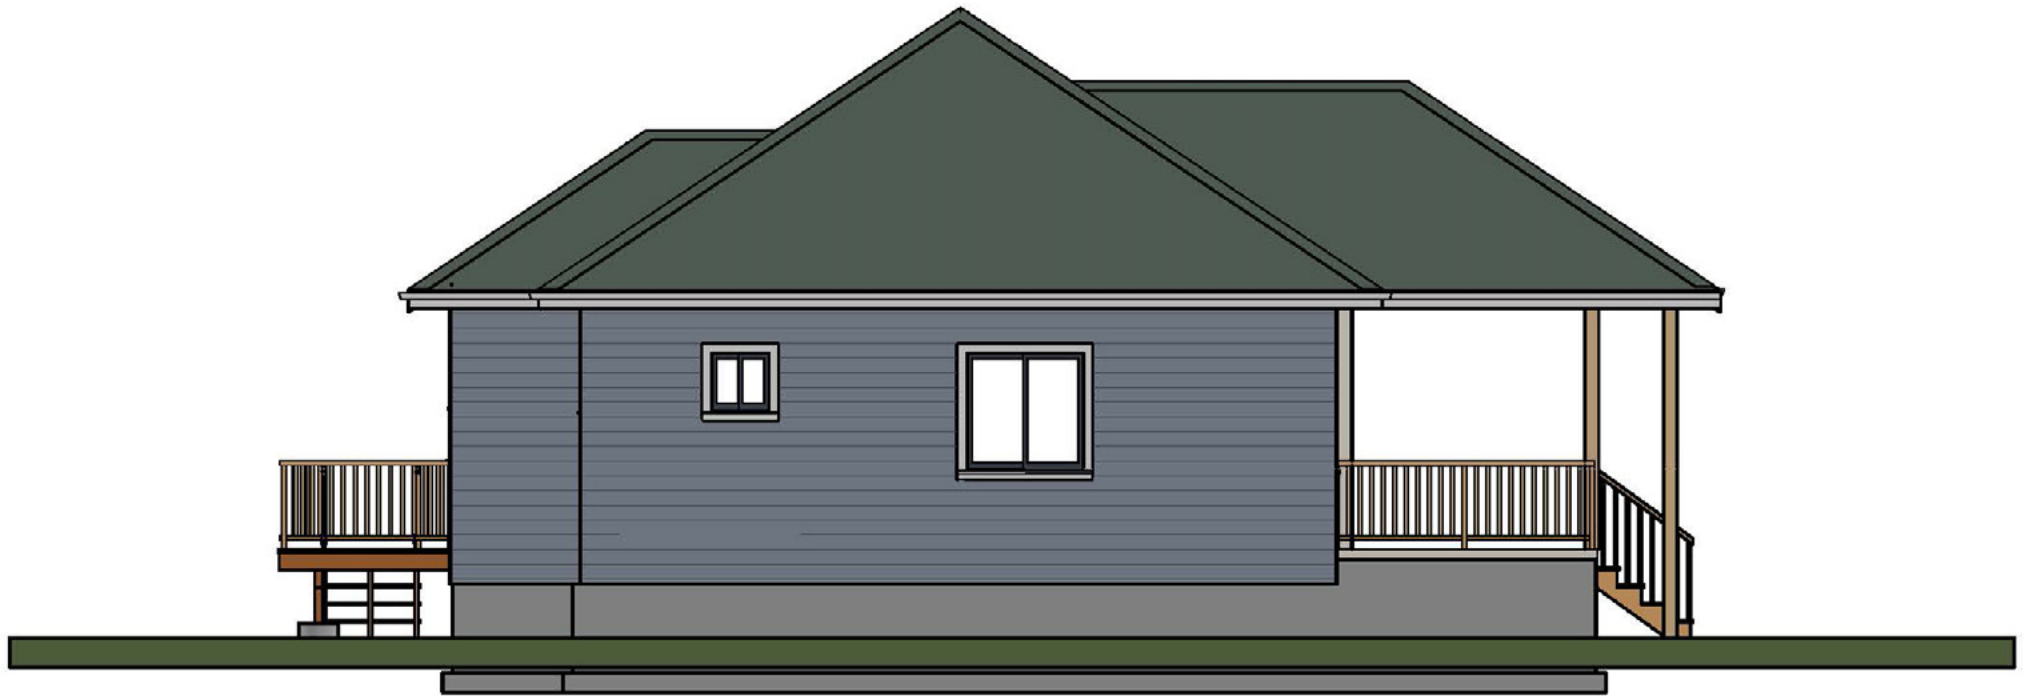

Hibiscus Villa (2-bedroom)

Floor Plans and Elevation

HIBISCUS VILLA
2 BEDROOM
2 BATH
SPLASH POOL
1,293 SQ.FT.

FRONT ELEVATION

LEFT ELEVATION

RIGHT ELEVATION

REAR ELEVATION

HIBISCUS VILLA

FLOOR PLAN

Wadadli Villa
(2-bedroom)

Floor Plans and Elevation

WADADLI VILLA
2 BEDROOM
2 BATH
SPLASH POOL
1,288 SQ.FT.

FRONT ELEVATION

LEFT ELEVATION

RIGHT ELEVATION

REAR ELEVATION

FLOOR PLAN

Grand Caribbean Villa (3-bedroom)

Floor Plans and Elevation

GRAND CARIBBEAN VILLA
3 BEDROOM
2 BATH
SPLASH POOL
1,275 SQ.FT.

FRONT ELEVATION

LEFT ELEVATION

RIGHT ELEVATION

REAR ELEVATION

FLOOR PLAN