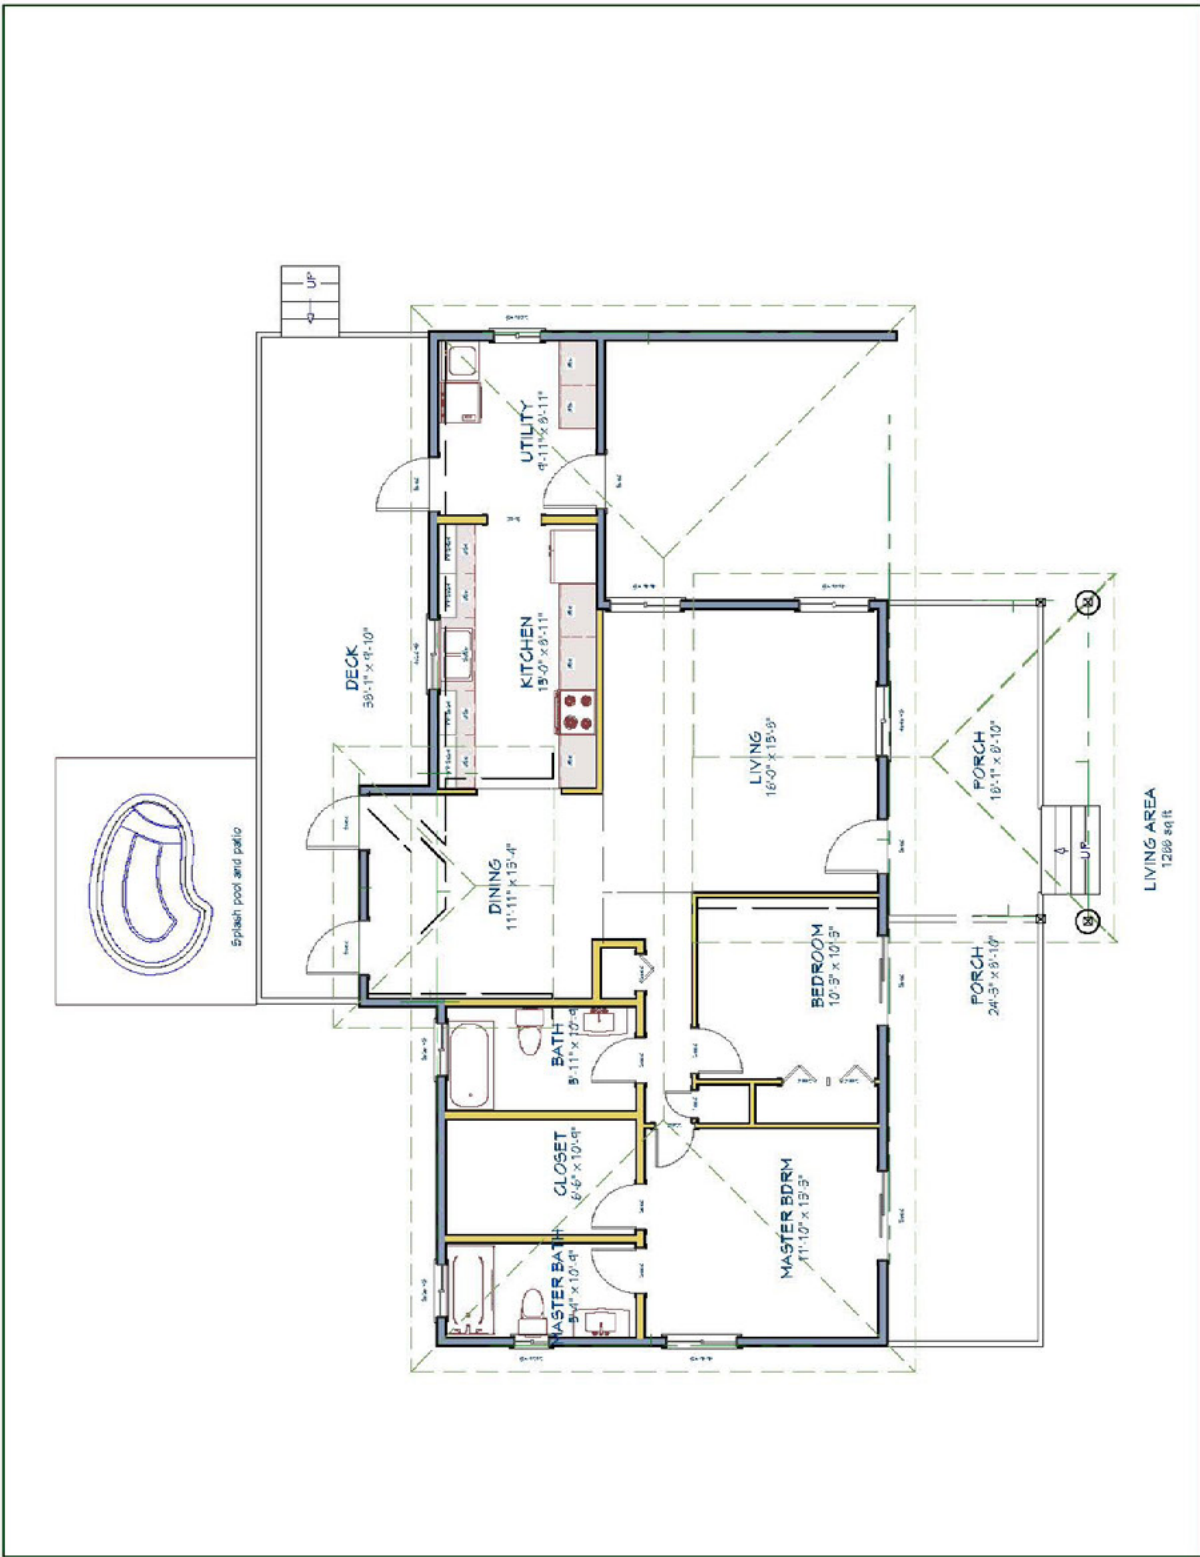

Hibiscus Villa (2-bedroom)

Floor Plans and Elevation

HIBISCUS VILLA
2 BEDROOM
2 BATH
SPLASH POOL
1,293 SQ.FT.

FRONT ELEVATION

LEFT ELEVATION

RIGHT ELEVATION

REAR ELEVATION

HIBISCUS VILLA

FLOOR PLAN

Wadadli Villa
(2-bedroom)

Floor Plans and Elevation

WADADLI VILLA
2 BEDROOM
2 BATH
SPLASH POOL
1,288 SQ.FT.

FRONT ELEVATION

LEFT ELEVATION

RIGHT ELEVATION

REAR ELEVATION

FLOOR PLAN

Grand Caribbean Villa (3-bedroom)

Floor Plans and Elevation

GRAND CARIBBEAN VILLA
3 BEDROOM
2 BATH
SPLASH POOL
1,275 SQ.FT.

FRONT ELEVATION

LEFT ELEVATION

RIGHT ELEVATION

REAR ELEVATION

FLOOR PLAN