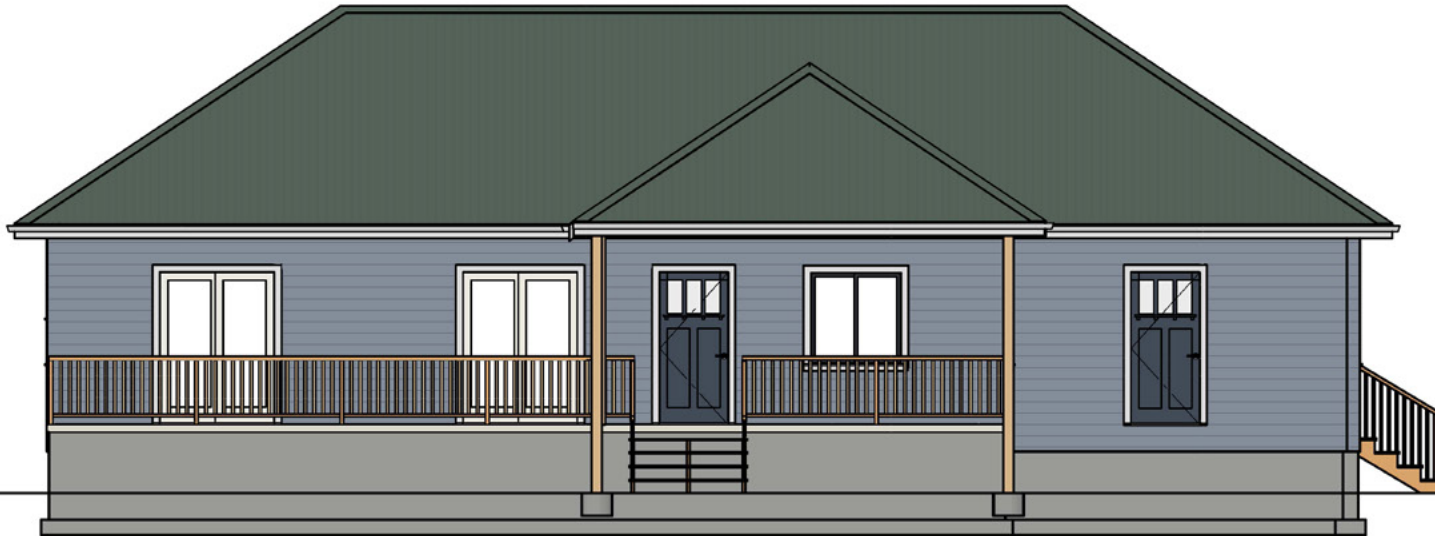

Hibiscus Villa (2-bedroom)

Floor Plans and Elevation

HIBISCUS VILLA
2 BEDROOM
2 BATH
SPLASH POOL
1,293 SQ.FT.

FRONT ELEVATION

LEFT ELEVATION

RIGHT ELEVATION

REAR ELEVATION

HIBISCUS VILLA

FLOOR PLAN

Wadadli Villa
(2-bedroom)

Floor Plans and Elevation

WADADLI VILLA
2 BEDROOM
2 BATH
SPLASH POOL
1,288 SQ.FT.

FRONT ELEVATION

LEFT ELEVATION

RIGHT ELEVATION

REAR ELEVATION

FLOOR PLAN

Grand Caribbean Villa (3-bedroom)

Floor Plans and Elevation

GRAND CARIBBEAN VILLA
3 BEDROOM
2 BATH
SPLASH POOL
1,275 SQ.FT.

FRONT ELEVATION

LEFT ELEVATION

RIGHT ELEVATION

REAR ELEVATION

FLOOR PLAN